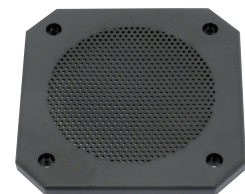

Schutzgitter aus schwarzem Kunststoff.
Auf Anfrage auch in anderen Farben lackiert erhältlich.

Protective grille made of black plastics.
Can be supplied painted in other colours on request.

Passend für/Suitable for: FR 10, FR 10 HM, FR 10 HMP, FR 10 F, R 10 S, R 10 SC, FX 10