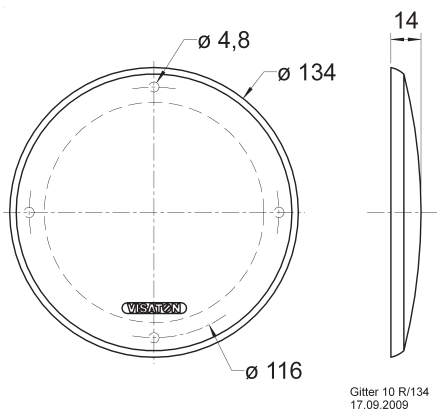

Art. No. 4770 – schwarz/chrom / black/chrome Gitter / Grille 10 R/134

Schutzgitter aus schwarz lackiertem Metall. Zierring aus in Chromoptik (hochglanz) lackiertem Kunststoff.

Protective grille made of black painted metal. Decoration ring made of plastics with chrome surface (high glossy).

Passend für/Suitable for: FR 10, R 10 S, R 10 SC, FX 10, PX 10