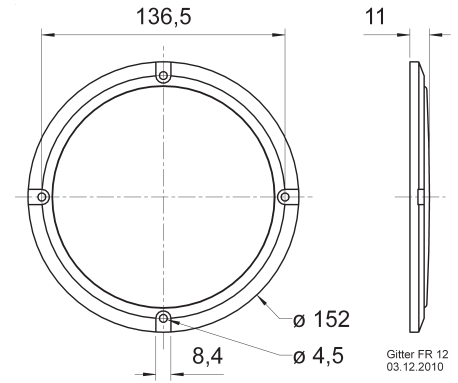

Gitter FR 12
03.12.2010