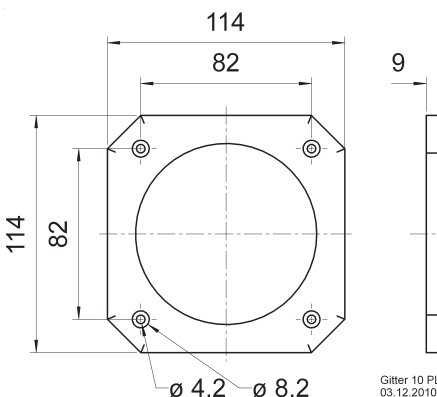

Schutzgitter aus schwarzem Kunststoff.
Auf Anfrage auch in anderen Farben lackiert erhältlich.

Protective grille made of black plastics.
Can be supplied painted in other colours on request.

Passend für/Suitable for: FR 10, FR 10 HM, FR 10 HMP, FR 10 F, R 10 S, R 10 SC, FX 10