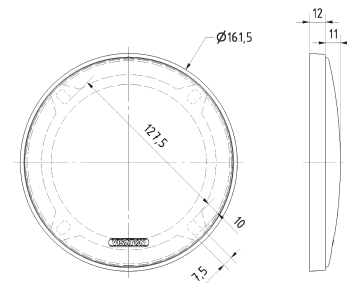

Gitter 13 R/162
11.12.06